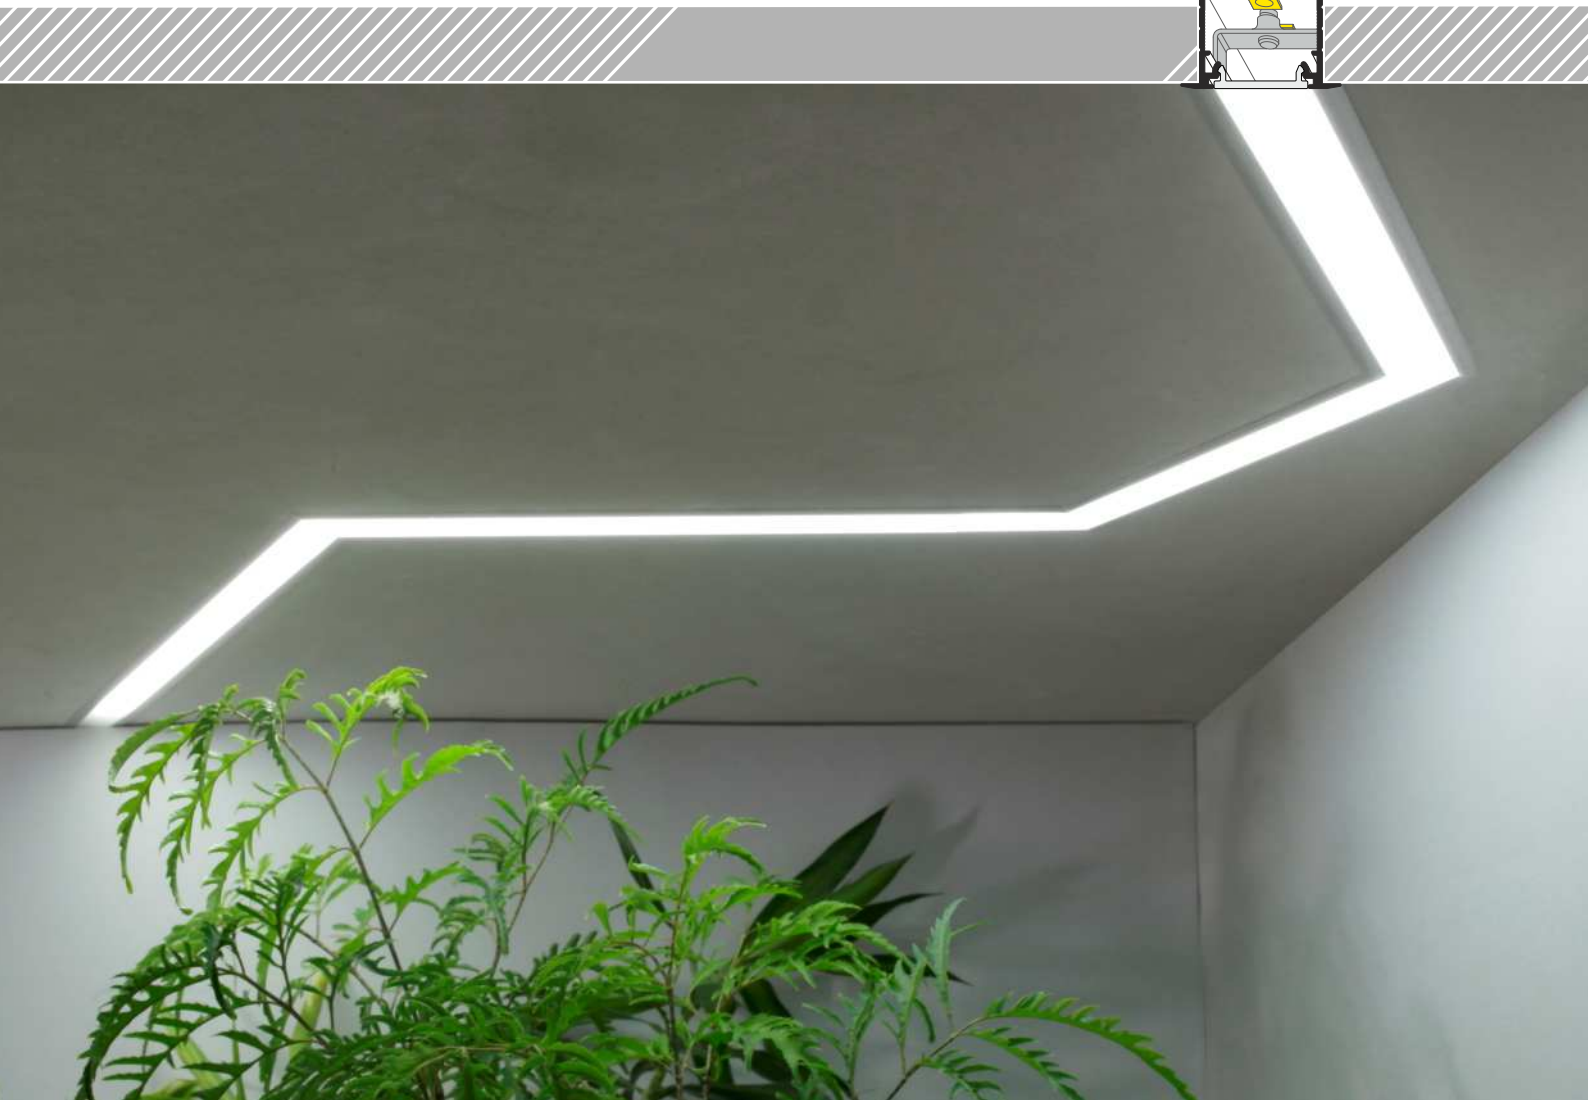

## CREATING LIGHTING PATTERNS THANKS TO ANGULAR CONNECTORS

- recessed, lighting profile - dedicated to medium-voltage light sources
- continuous line of light (when using LED strip 120 P/m and white cover)
- angled connections illuminated
- 19 accessories available
- 3 mounting options of LED modules: thermic tape, LED module on a strip, additionally LED clamp
- maximum LED source width: 20 mm