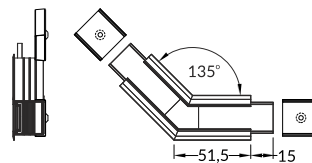

## CONNECTORS

**LINEA-IN20 connector 90 deg bent**  
 colours: white, anodized, black  
 material: aluminium, polycarbonate

INDEX = 1 set

connector 90 deg bent

-  white E4910001s
-  anodized E4910020s
-  black E4910021s

**LINEA-IN20 connector 120 deg**  
 colours: white, anodized, black  
 material: aluminium, polycarbonate

connector 120 deg

-  white E4920001s
-  anodized E4920020s
-  black E4920021s

**LINEA-IN20 connector 135 deg**  
 colours: white, anodized, black  
 material: aluminium, polycarbonate