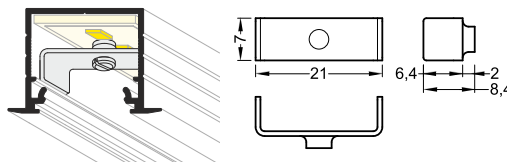

CLAMP

LINEA20 LED clamp
colour: white
material: painted steel, plastic

INDEX = 1 set
package of 10 sets = 20 pcs

- white C6940001