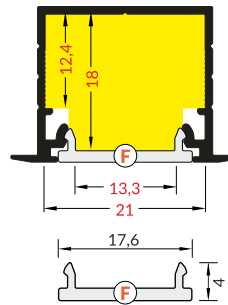

F transparent
A2060016

F white
A2060038

E7 click cover
colour: white
material: PMMA