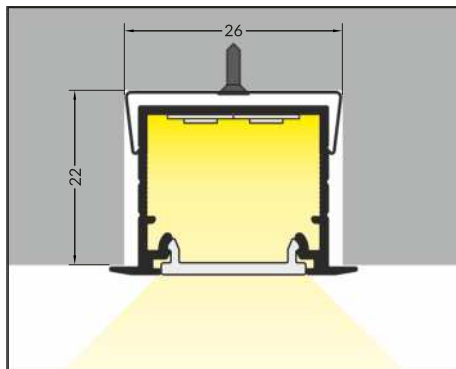

LINEA-IN20 EF/U7

- **E** slide cover
- **F** click cover
- **U7**¹ U7 mounting plate
- **U7**² cone U7 mounting plate
- **U7**³ rack U7 mounting plate

INDEX = 1 pc, length 2000 mm
package = 10 pcs

○ white painted
E4020001

● anodized
E4020020

● black anodized
E4020021

● raw aluminium
E4020000

● max 20 mm

● recessed

Available lengths
1000 mm, 2000 mm