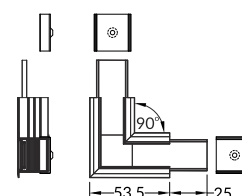

connector 90 deg

white **E4900001s**

anodized **E4900020s**

black **E4900021s**