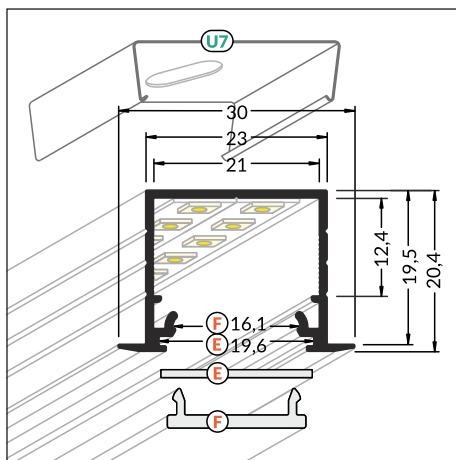

## CREATING LIGHTING PATTERNS THANKS TO ANGULAR CONNECTORS

- recessed, lighting profile - dedicated to medium-voltage light sources
- continuous line of light (when using LED strip 120 P/m and white cover)
- angled connections illuminated
- 19 accessories available
- 3 mounting options of LED modules: thermic tape, LED module on a strip, additionally LED clamp
- maximum LED source width: 20 mm

# LINEA-IN20 EF/U7

- E** slide cover
- F** click cover
- U7**<sup>1</sup> U7 mounting plate
- U7**<sup>2</sup> cone U7 mounting plate
- U7**<sup>3</sup> rack U7 mounting plate

INDEX = 1 pc, length 2000 mm  
package = 10 pcs