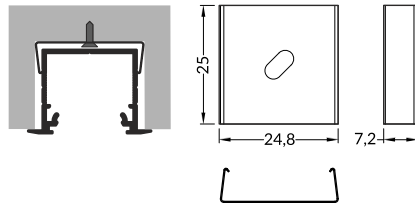

MOUNTINGS

U7 mounting plate
colour: inox
material: stainless steel

INDEX = 1 set
package of 10 sets = 20 pcs

U7 mounting plate

inox
inox **E4960019**

cone U7 mounting plate
colour: inox
material: stainless steel