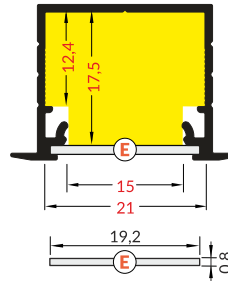

COVERS

E slide cover
colours: transparent, frosted, white
material: PC, PP, PP

Note! Dimensions of the space to install LED source

E transparent
A2040016

E frosted
A2040039

E white
A2040038

F click cover
colours: transparent, white
material: PMMA