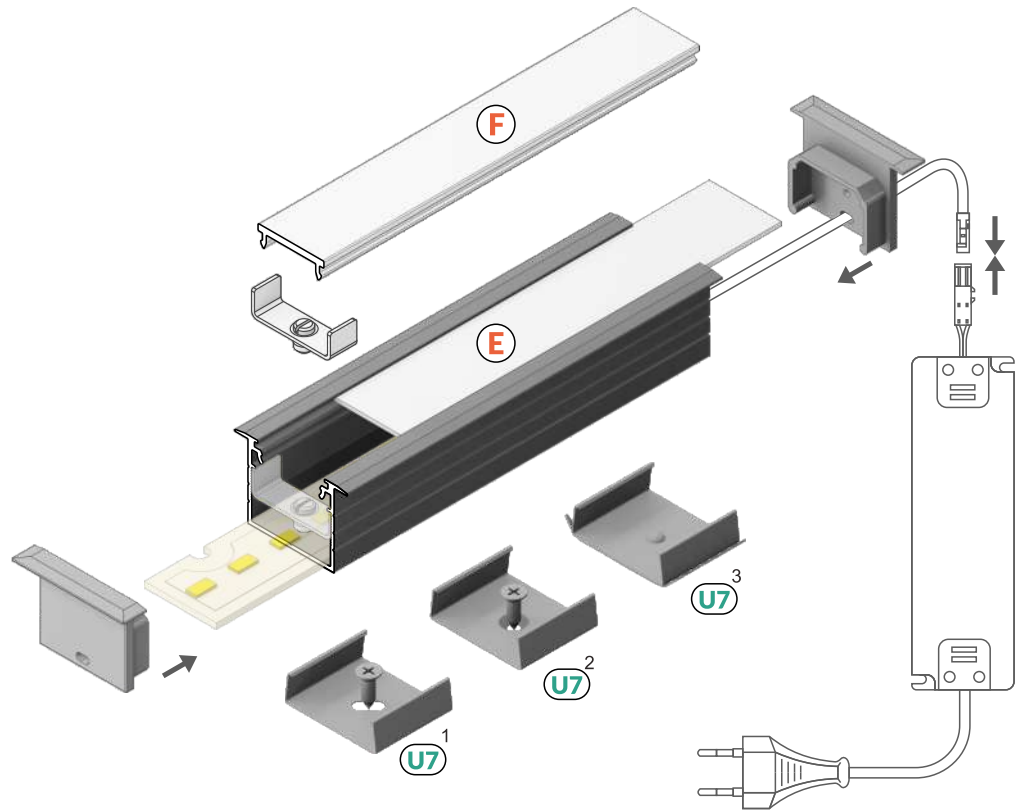

## CREATING LIGHTING PATTERNS THANKS TO ANGULAR CONNECTORS

- recessed, lighting profile - dedicated to medium-voltage light sources
- continuous line of light (when using LED strip 120 P/m and white cover)
- angled connections illuminated
- 19 accessories available
- 3 mounting options of LED modules: thermic tape, LED module on a strip, additionally LED clamp
- maximum LED source width: 20 mm

# LINEA-IN20 EF/U7

- E** slide cover
- F** click cover
- U7**<sup>1</sup> U7 mounting plate
- U7**<sup>2</sup> cone U7 mounting plate
- U7**<sup>3</sup> rack U7 mounting plate

INDEX = 1 pc, length 2000 mm  
package = 10 pcs