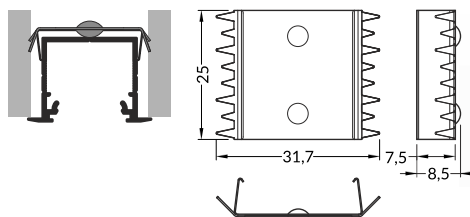

cone U7 mounting plate

inox
inox **E4970019**

rack U7 mounting plate
colour: inox
material: stainless steel

rack U7 mounting plate

inox
inox **E4980019**

spring U7 mounting plate
colour: inox
material: stainless steel