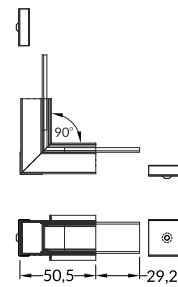

CONNECTORS

LINEA-IN20 connector 90 deg bent
colours: white, anodized, black
material: aluminium, polycarbonate

INDEX = 1 set

connector 90 deg bent

- white E4910001s
- anodized E4910020s
- black E4910021s

LINEA-IN20 connector 120 deg
colours: white, anodized, black
material: aluminium, polycarbonate