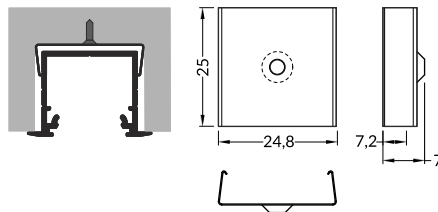

## MOUNTINGS

**U7 mounting plate**  
 colour: inox  
 material: stainless steel

INDEX = 1 set  
 package of 10 sets = 20 pcs

U7 mounting plate

inox  
 inox **E4960019**

**cone U7 mounting plate**  
 colour: inox  
 material: stainless steel