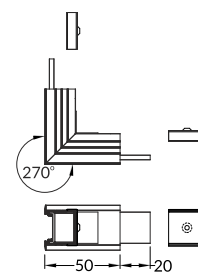

connector 135 deg  
 łącznik 135 st

-  white E4930001s
-  anodized E4930020s
-  black E4930021s

**LINEA-IN20 connector 180 deg**  
 colours: raw aluminium  
 material: aluminium, polycarbonate

connector 180 deg

-  raw aluminium E4940000s

**LINEA-IN20 connector 270 deg bent**  
 colours: white, anodized, black  
 material: aluminium, polycarbonate

connector 270 deg bent

-  white E4950001s
-  anodized E4950020s
-  black E4950021s