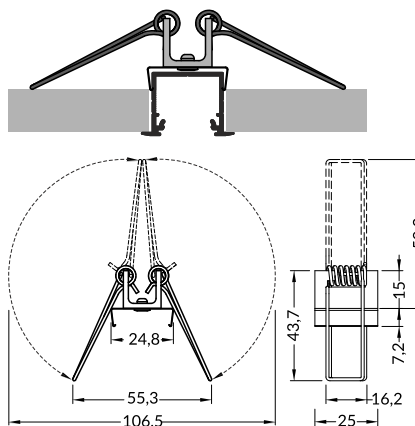

cone U7 mounting plate

inox  
 inox **E4970019**

**rack U7 mounting plate**  
 colour: inox  
 material: stainless steel

rack U7 mounting plate

inox  
 inox **E4980019**

**spring U7 mounting plate**  
 colour: inox  
 material: stainless steel