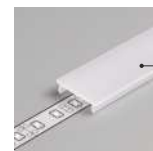

F white
A2060038

E7 click cover
colour: white
material: PMMA