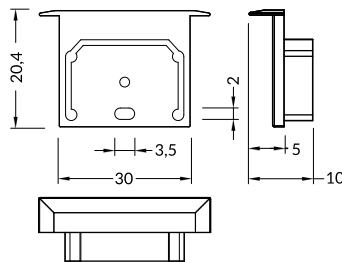

ENDINGS

LINEA-IN20 ending with hole
colours: white, silver, black, grey
material: ABS

INDEX = 1 set
package of 10 sets = 20 pcs

- white E4990001
- silver E4990040
- black E4990002
- grey E4990022