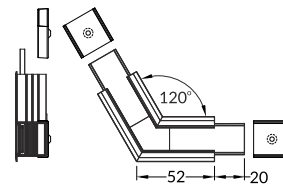

connector 120 deg

- white E4920001s
- anodized E4920020s
- black E4920021s

LINEA-IN20 connector 135 deg
colours: white, anodized, black
material: aluminium, polycarbonate