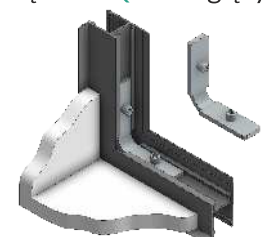

connectors mounting / montaż łączników

Q 180 deg connector  
łącznik Q 180 st

Q 135 deg connector  
łącznik Q 135 st

Q 90 deg connector  
łącznik Q 90 st

Q 90 deg bent connector  
łącznik Q 90 st gięty

## SUSPENDED CEILING LIGHT

Thanks to its construction and a large amount of connectors for various applications, profile gives the opportunity to create aesthetic and minimal light inside and outside the cavity.