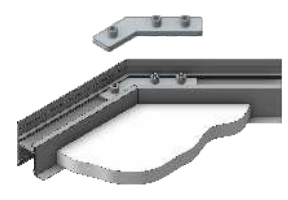

wall  
ściana

wall  
ściana

ceiling  
sufit

floor  
podłoga

floor  
podłoga

diagonal wall  
ściana skos

diagonal wall  
ściana skos

mounting details / szczegóły montażowe

connectors mounting / montaż łączników

Q 180 deg connector  
łącznik Q 180 st

Q 135 deg connector  
łącznik Q 135 st

Q 90 deg connector  
łącznik Q 90 st

Q 90 deg bent connector  
łącznik Q 90 st gięty

## SUSPENDED CEILING LIGHT

Thanks to its construction and a large amount of connectors for various applications, profile gives the opportunity to create aesthetic and minimal light inside and outside the cavity.

### ACCENTING CEILING LINE AND WALL LIGHTING

Profile mounted in its most typical arrangement  
- on the edge of the suspended ceiling.