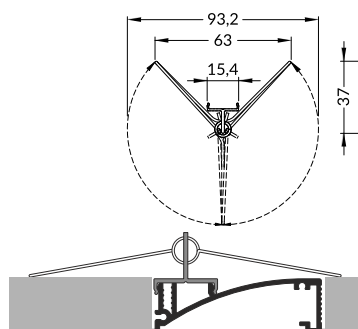

spring X mounting plate
uchwyt X sprężyna

raw aluminium
surowe aluminium
23130000