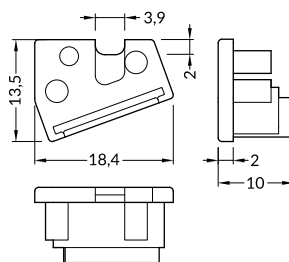

INDEX = 1 set,
package of 10 sets = 20 pcs
INDEKS = 1 komplet, opakowanie
zawiera 10 kompletów = 20 szt.

- white
  białe A9960001
- silver
  srebrne A9960040
- black
  czarne A9960002
- grey
  szare A9960022

THERMAL TAPE / TAŚMA TERMALNA

thermal tape 45 x 10 mm
self adhesive, double-sided

taśma termalna 45 x 10 mm
samoprzylepna, dwustronna