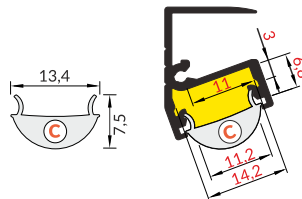

C lens / C soczewka
76300000

ENDINGS / ZAŚLEPKI

EDGE10 ending with hole
colours: white, silver, black, grey
material: ABS

zaślepka EDGE10 z otworem
kolory: biały, srebrny, czarny, szary
materiał: ABS