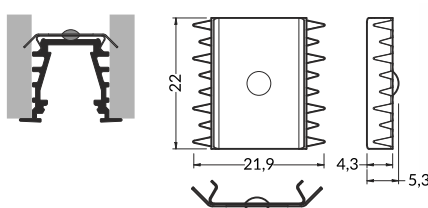

MOUNTINGS / MOCOWANIA

U flexible mounting plate
colour: inox
material: stainless steel

uchwyt U sprężysty
kolor: inox
materiał: stal nierdzewna

INDEX = 1 set
package of 10 sets = 20 pcs
INDEKS = 1 komplet
opakowanie zawiera 10 kpl = 20 szt

U flexible mounting plate
uchwyt U sprężysty

inox
inox
76380000

cone U flexible mounting plate
colour: inox
material: stainless steel

uchwyt U sprężysty cone
kolor: inox
materiał: stal nierdzewna

cone U flexible mounting plate
uchwyt U sprężysty cone

inox
inox
76620000

rack U flexible mounting plate
colour: inox
material: stainless steel

uchwyt U sprężysty rack
kolor: inox
materiał: stal nierdzewna

rack U flexible mounting plate
uchwyt U sprężysty rack

inox
inox
76610019

X mounting plate
colour: raw aluminium
material: aluminium

uchwyt X
kolor: surowe aluminium
materiał: aluminium

X mounting plate
uchwyt X

raw aluminium
surowe aluminium
76260000

spring X mounting plate
colour: raw aluminium
material: aluminium

uchwyt X sprężyna
kolor: surowe aluminium
materiał: aluminium

spring X mounting plate
uchwyt X sprężyna

raw aluminium
surowe aluminium
23130000