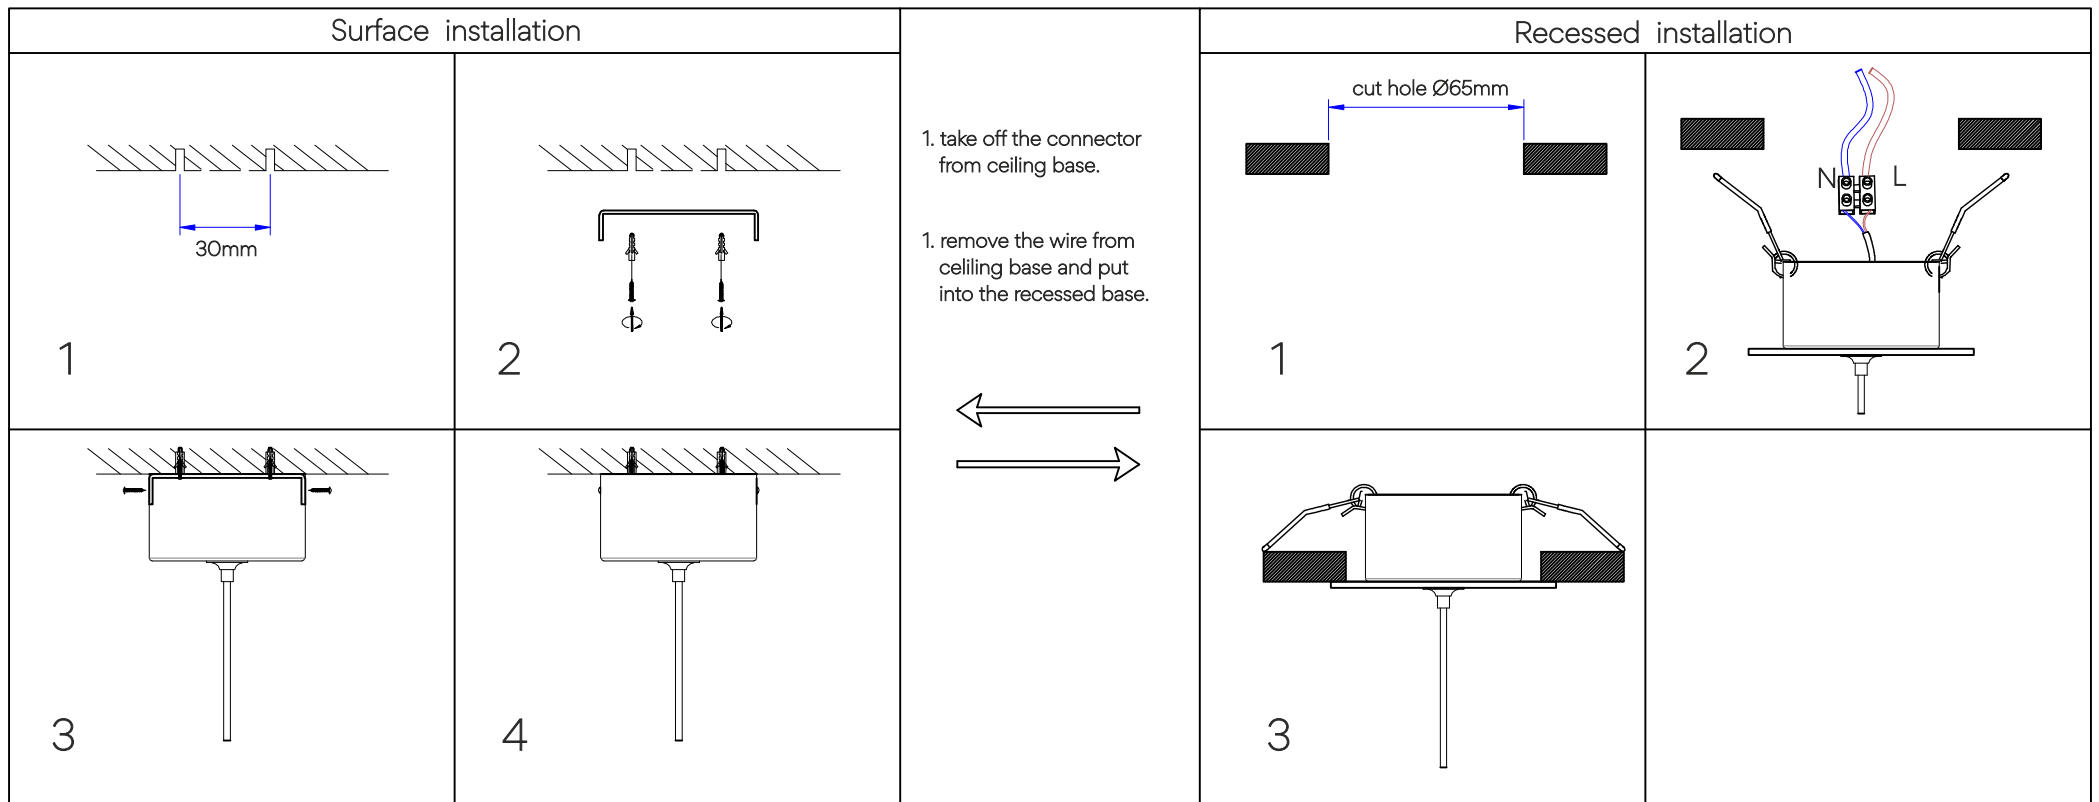

ATMOS GU10

CODE 4465, 4466, 4467, 4468, 4954, 4955

ALUMINIUM

IP20

RoHS